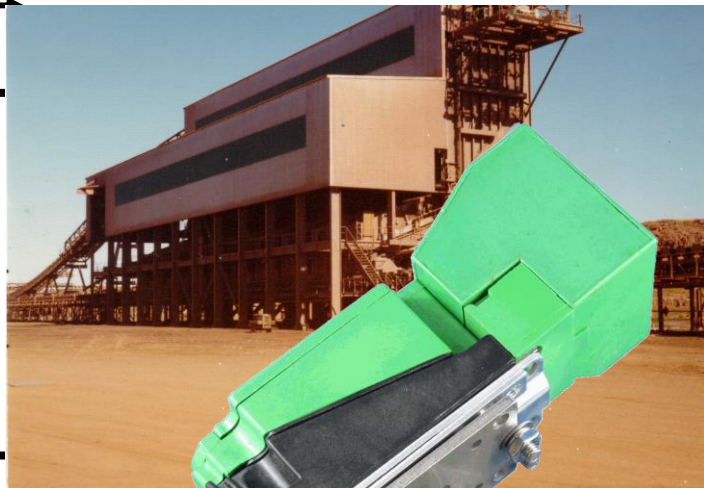

APPLICATION & PROJECT OVERVIEW

EASY MOUNTING UNISTRUT MOUNTING & ADJUST

www.transtech.com.au

Transtech has available a full range of mounting accessories for the harsh Australian Mining Industry.
MAPP =

- Mounting
- Adjusting
- Positioning
- Protecting

Project details

- PROJECT(S) Multiple applications
- DATE 2006 on-going
- PROJECT SIZE Multiple
- CONSULTANT
- FEATURES
 - Heavy Duty, stainless steel
 - Ease of Installation/Set-up
 - Fits/available for Proximity Sensors
 - Quality materials
 - UNISTRUT compatible