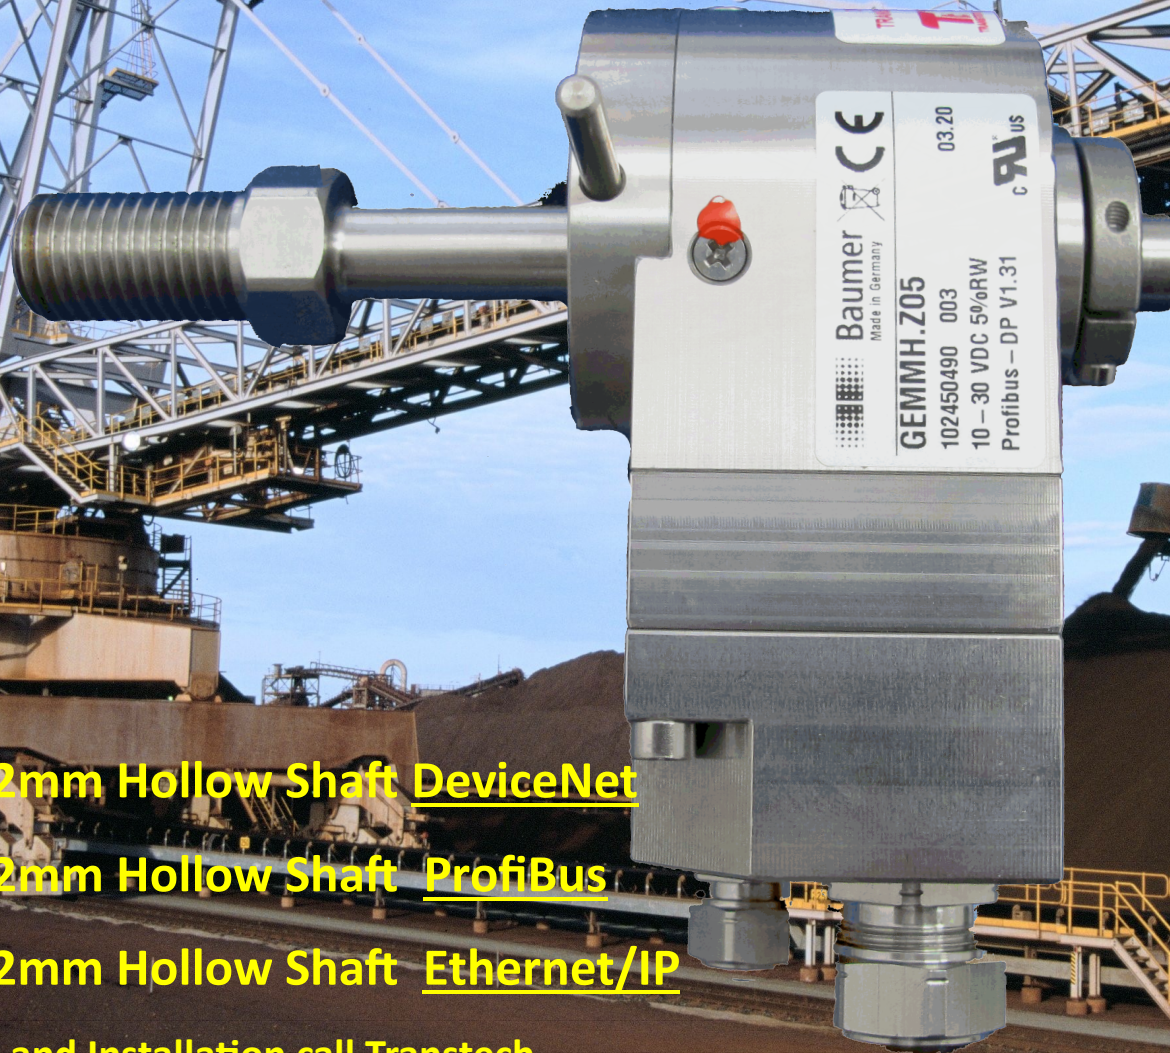

Stainless Steel / Hollow Shaft & IP69k Made to last

- GEMMH.Z04 12mm Hollow Shaft DeviceNet
- GEMMH.Z05 12mm Hollow Shaft Profibus
- GEMMH.Z06 12mm Hollow Shaft Ethernet/IP

Data-sheets and Installation call Transtech