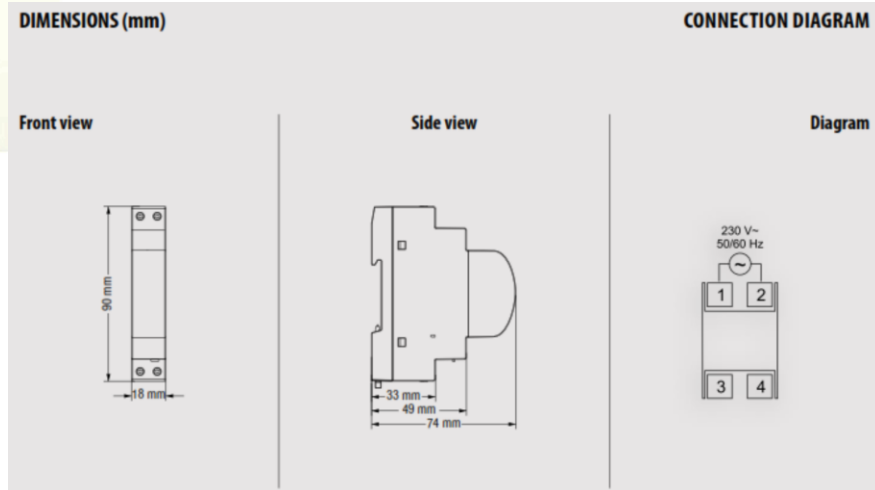

## EMERGENCY LIGHT – Cabinet Lighting

The 1RLE1 offers DIN mounting and comes ON with a power failure to illuminate the internal of the cabinet.

- Power Supply 240Vac
- Automatic ON for approx. 2 hours
- Full battery charging within 48 hours
- Single LED, 20Lux with 120deg illumination