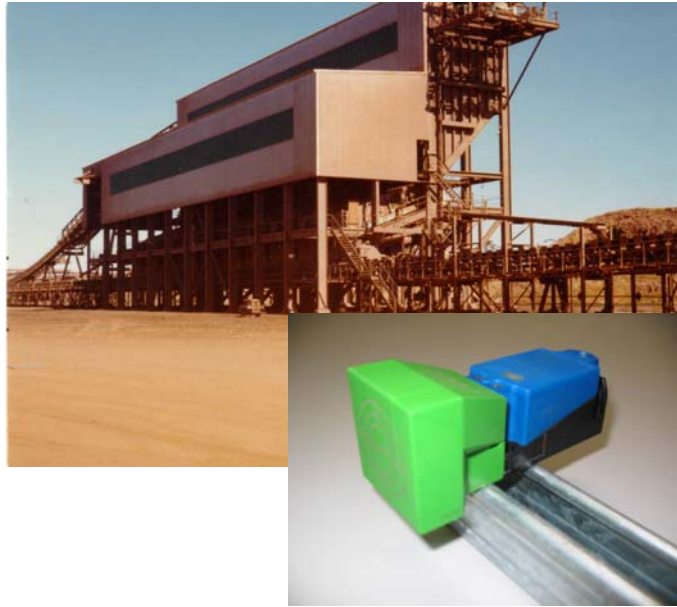

APPLICATION & PROJECT OVERVIEW

EASY MOUNTING UNISTRUT MOUNTING & ADJUST

www.transtech.com.au

Transtech has available a full range of mounting accessories for the harsh Australian Mining Industry. Using the **MAPP** approach from the USA
MAPP =

Mounting
Adjusting
Positioning
Protecting

Project details

- PROJECT(S) Multiple applications
- DATE 2006 on-going
- PROJECT SIZE Multiple
- CONSULTANT
- FEATURES
Heavy Duty
Ease of Installation/Set-up
Fits/available for all makes of Sensors
Quality materials
UNISTRUT compatible