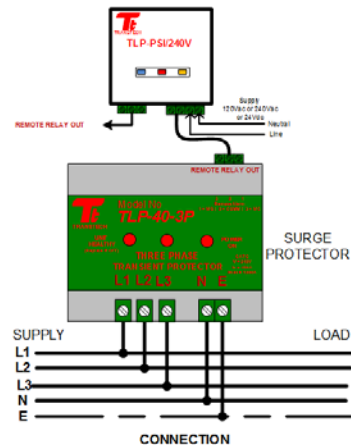

Model: TLP-PSI

For use with Transtech TLP Protectors and any with a relay output

Call us for a Data-sheet

Also in Melbourne - Sydney - Brisbane - Adelaide - Hobart - Devonport

Transtech Electronic Controls Pty Ltd

ACN 21 070 629 499

Perth - Melbourne

Perth Tel: (08) 9302-2044

Info@transtech.com.au