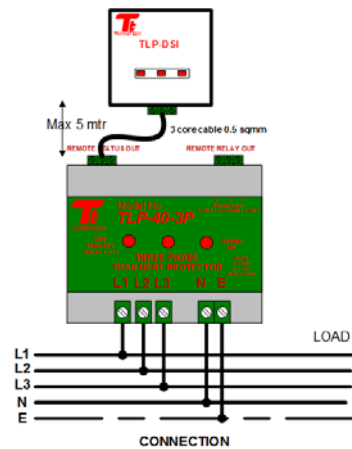

## SURGE PROTECTOR REMOTE PANEL INDICATORS

TRANSTECH has developed two models of remote panel mount Indicators to allow users to display the status of a Surge Protector remotely on the front of the panel. The range has two types "Intelligent DSI" for use with Transtech TLP and "PSI" for any protector with relay output.

### Model: TLP-DSI

For use exclusively with Transtech TLP Protectors with I output